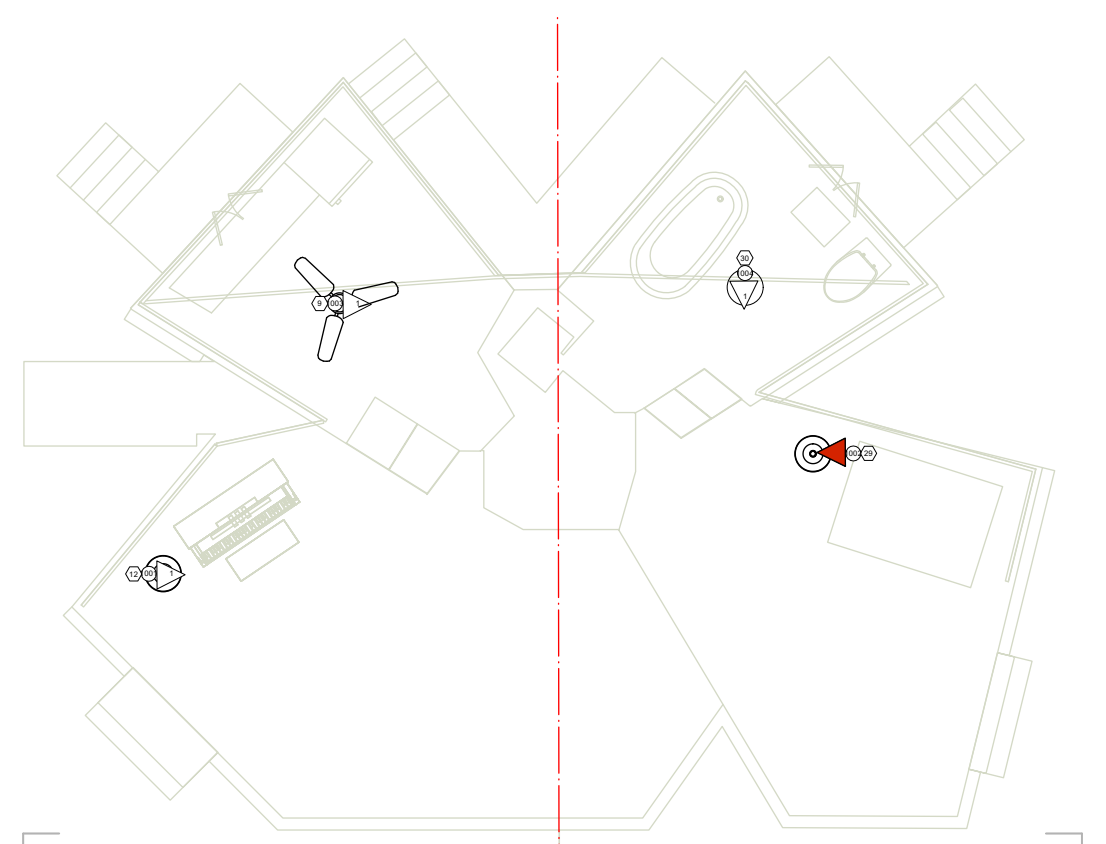

Warm color temperature
(around 2500k)