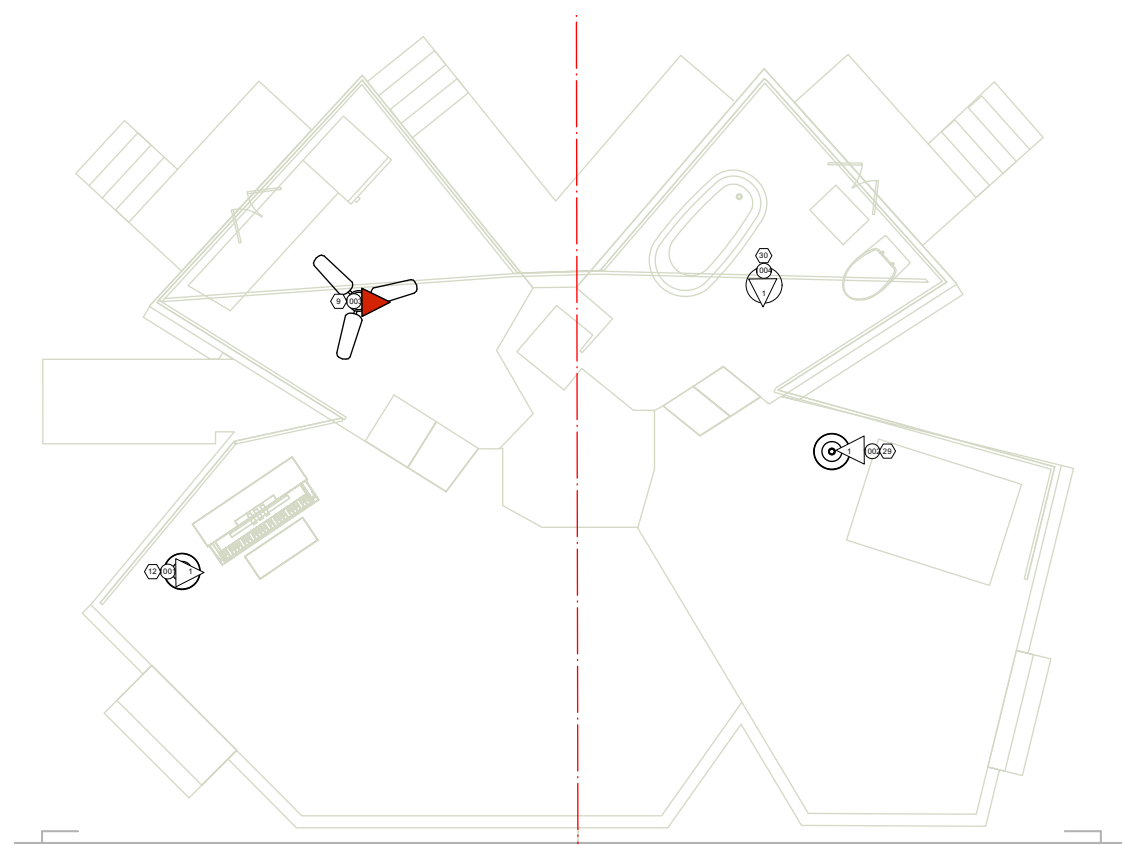

The Wild Party

LYRIC
THEATRE
@ILLINOIS

Instrument Summary

- High End SolaFrame2000
- Robe Robin DLS Profile
- Chauvet COLORado 3 Solo
- ETC Source4 10deg 750W
- ETC Source4 19deg
- ETC Source4 26deg
- ETC Source4 36deg
- ETC Source4 50deg
- ETC Source4 LEDLS 26deg
- ETC Source4 LEDLS 36deg
- Altman 8in Fresnel
- Altman Ground Cyc 8 Cells
- Altman R40 4 Circ 8ft
- UltratecFX Radiance Hazer
- 7.5in 4 Leaf Bam Door
- Wybron Forerunner 7
- USITT Practical Luminaire
- Chauvet Geyser P7