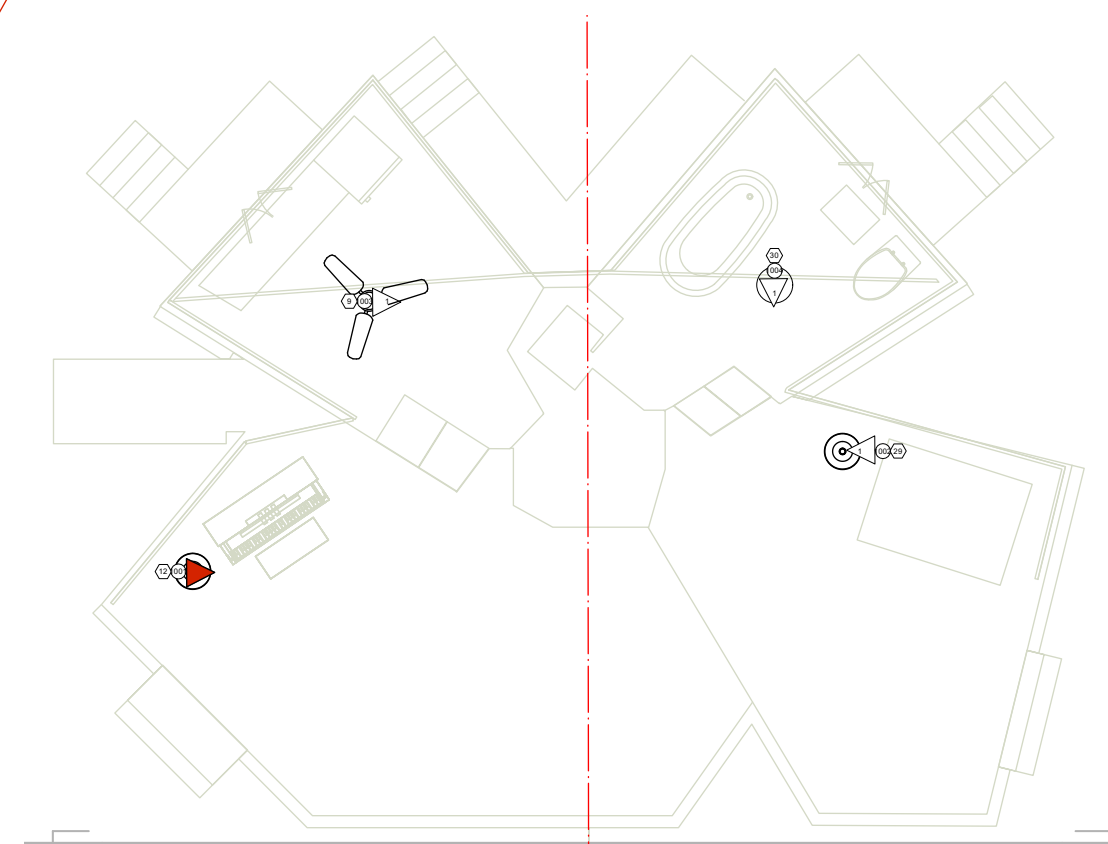

Living Room

Warm color temperature
(around 2000k)

Scale

1/8"=1'0"

Co-Director: Danny Yoerges
Co-Director: Rachel Rizzuto
Music Director: Julie Gunn
Scenic Designer: Kate Sapdeman
Costume Designer: Khetag Tsalobov
Lighting Designer: Yingman Tang
Assistant Lighting Designer: Key Kollmann
Head Electrician: Robbie Kaylor
Sound Designers: Jaritt Catellier
Technical Director: Jesse McKenzie
Stage Manager: Al Vogelmeier
Lighting Design Advisor: Brant Murray
Head Electrician Advisor: Krupla, David

Designed By:
Yingman Tang
yingman2@illinois.edu
(217) 954-3594

Krannert Center for the Performing Arts
Festival Theatre

Followspots+Practical Lights