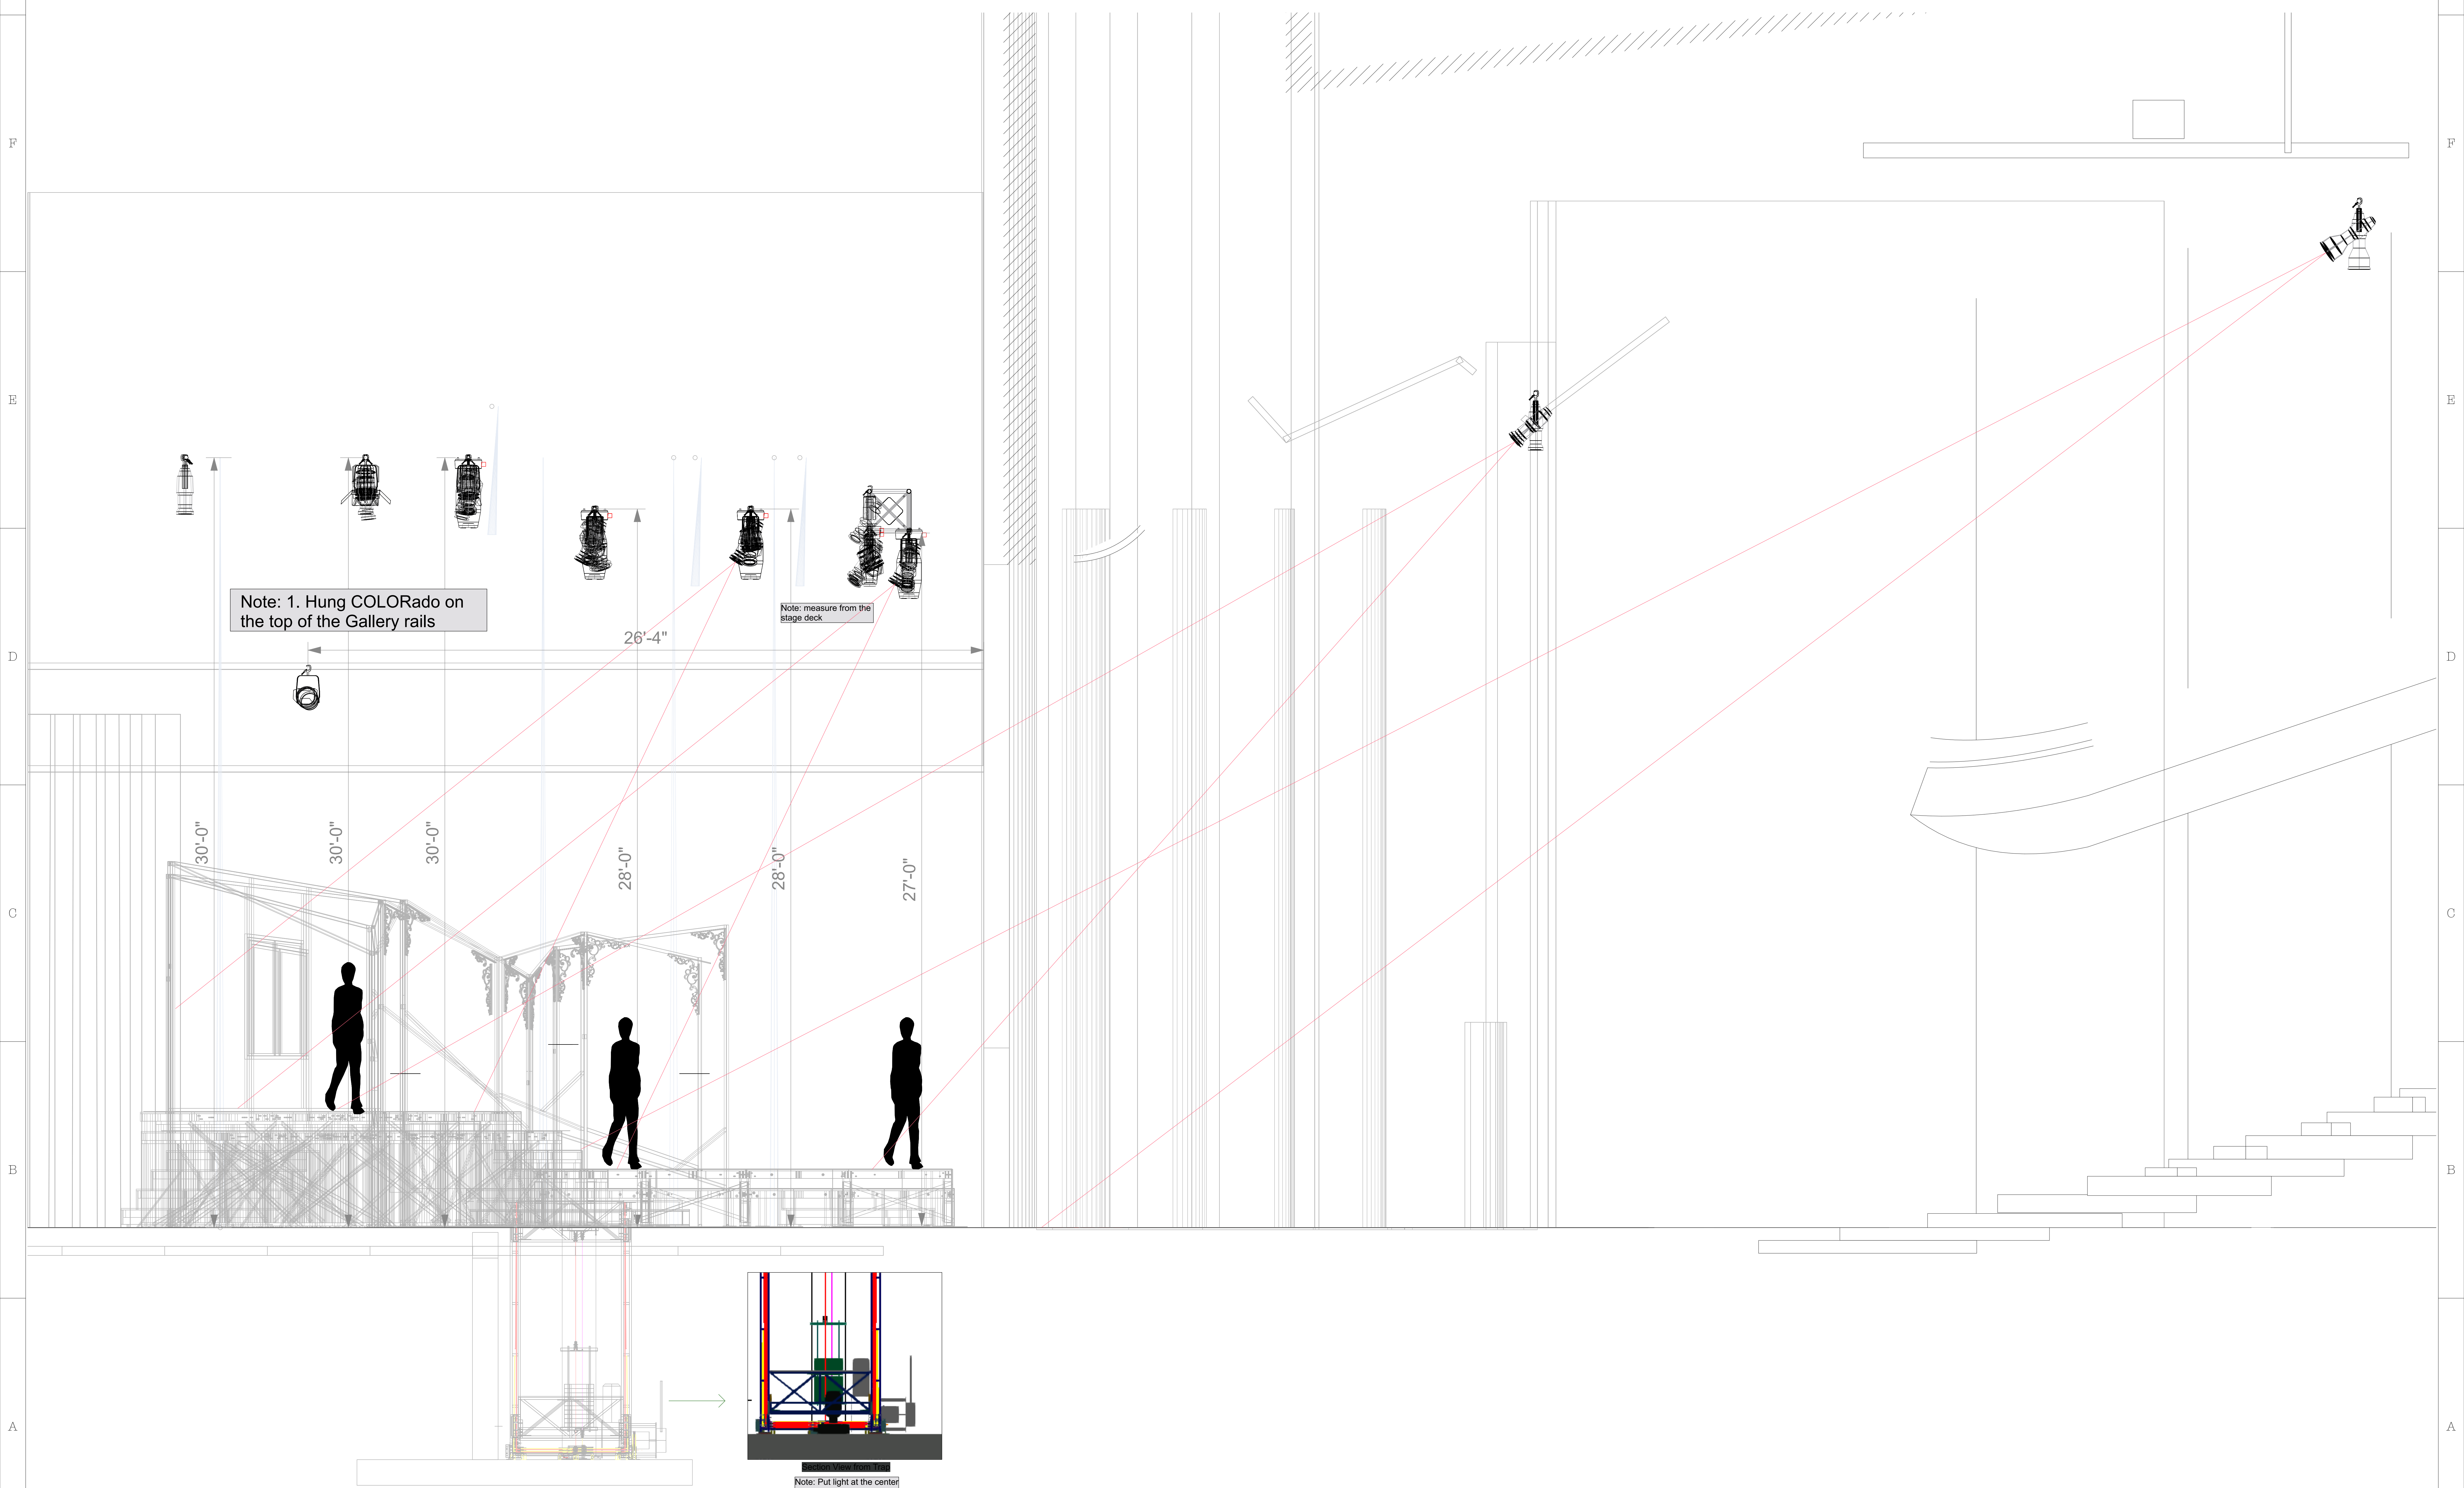

The Wild Party
LYRIC
THEATRE
@ ILLINOIS

Instrument Summary

Color	Unit number	Channel	Dimmer
High End SoftFrame2000			
Robe Robin DLS Profile			
Chauvet COLORado 3 Solo			
ETC Source 10kg 75W			
ETC Source 10kg			
ETC Source 20kg			
ETC Source 30kg			
ETC Source 50kg			
ETC Source LEDS 20kg			
ETC Source LEDS 30kg			
Alman Van Fresnel			
Alman Ground Cyc 8 Cells			
Alman Bar 4 Cyc Kit			
UltimateFX Balance Hazer			
2.5m x 1.5m Barn Door			
Wykonet Foreman 7			
LSITT Practical Luminaire			
Chauvet Geyser P7			

Scale
1/2"=10"

Co-Director	Danny Yeorgas
Music Director	Rachel Rizzato
Scenic Designer	Julie Gunn
Costume Designer	Kate Swedeman
Lighting Designer	Kwataq Tsatsolov
Assistant Lighting Designer	Yingman Tang
Head Electrician	Kevin Kallman
Sound Designers	Robbie Kaylor Jarrit Catalifor
Technical Director	Jesse McKenzie
Stage Manager	Al Vogelmeier
Lighting Design Advisor	Brant Murray
Head Electrician Advisor	Krupa, David

Designed By:
Yingman Tang
yingman2@illinois.edu
(217) 954-3594

Kranert Center for the Performing Arts
Festival Theatre

Section View