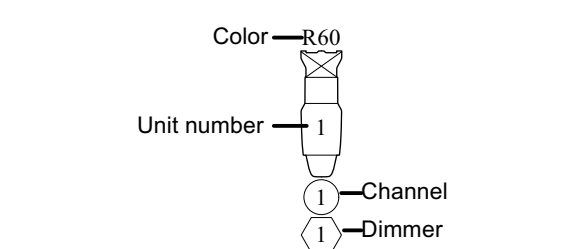

Instrument Summary

- High End SolaFrame2000
- Robe Robin DLS Profile
- Chauvet COLORado 3 Solo
- ETC Source4 10deg 750W
- ETC Source4 19deg
- ETC Source4 26deg
- ETC Source4 36deg
- ETC Source4 50deg
- ETC Source4 LEDLS 26deg
- ETC Source4 LEDLS 36deg
- Altman 8in Fresnel
- Altman Ground Cyc 8 Cells
- Altman R40 4 Circ 8ft
- UltratecFX Radiance Hazer
- 7.5in 4 Leaf Bam Door
- Wybron Forerunner 7
- USITT Practical Luminaire
- Chauvet Geyser P7