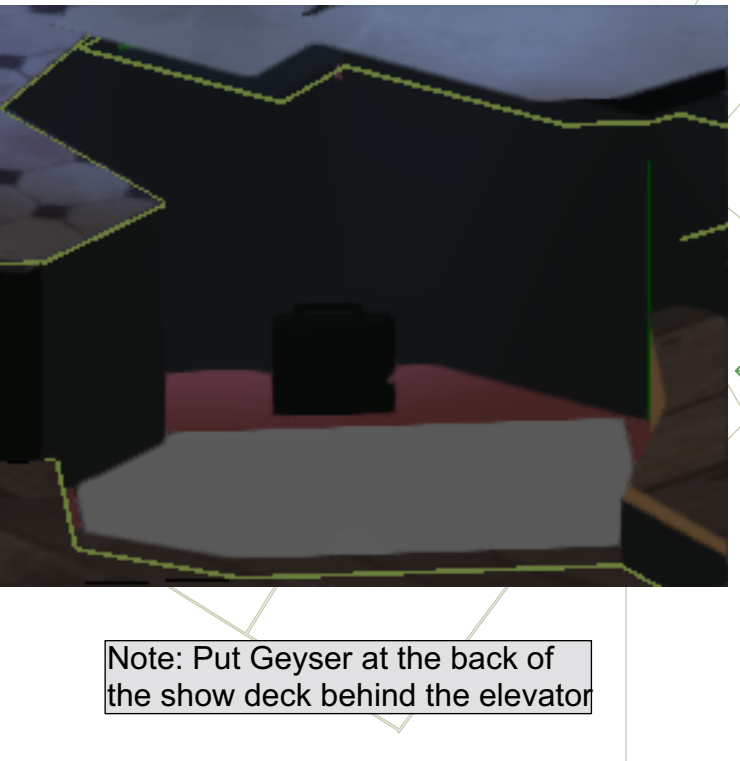

NOTE: 1. All Boom lights are with Sidearms
2. Y axis is the height
3. All Colorados have barndoor

NOTE: 1. All lights are with Sidearms
2. Y axis is the height

NOTE: 1. All Boom lights are with Sidearms
2. Y axis is the height
3. All Colorados have barndoor

Note: 1. On the stage deck
2. Put it in front of ladder

Note: 1. On the stage deck
2. Put it in front of ladder

The Wild Party

LYRIC THEATRE @ ILLINOIS

Instrument Summary

	High End SoloFrame2000
	Robe Robin DLS Profile
	Chauvet COLORado 3 Solo
	ETC Source4 10deg 750W
	ETC Source4 19deg
	ETC Source4 26deg
	ETC Source4 36deg
	ETC Source4 50deg
	ETC Source4 LEDLS 26deg
	ETC Source4 LEDLS 36deg
	Altman 8in Fresnel
	Altman Ground Cyc 8 Cells
	Altman R40 4 Circ 8R
	UltrateFX Radiance Hazer
	7.5in 4 Leaf Barn Door
	Wybron Forerunner 7
	USITT Practical Luminaire
	Chauvet Geysir P7