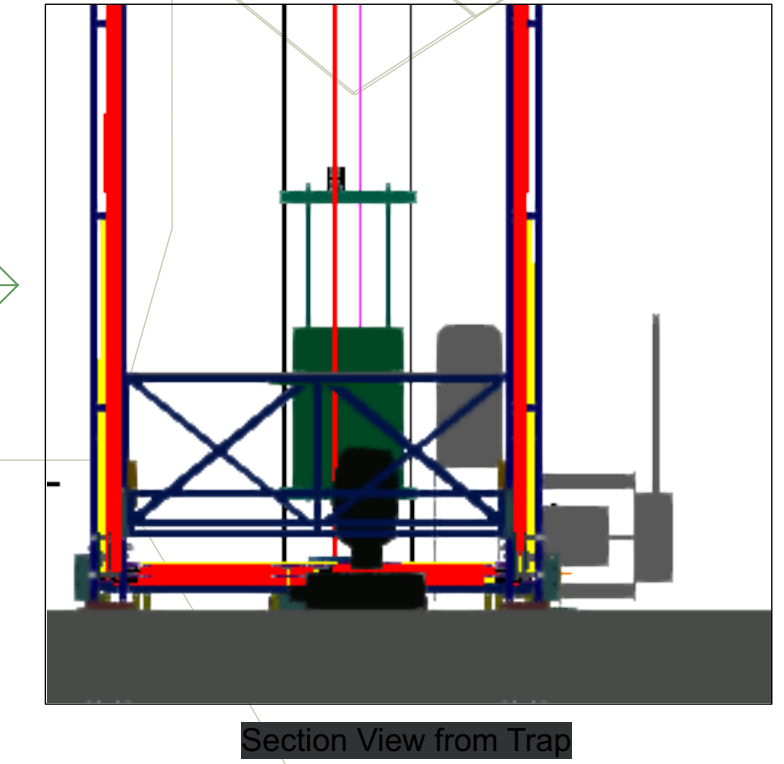

NOTE: 1. All Boom lights are with Sidearms
2. Y axis is the height
3. All Colorados have barndoor

NOTE: 1. All lights are with Sidearms
2. Y axis is the height

NOTE: 1. All Boom lights are with Sidearms
2. Y axis is the height
3. All Colorados have barndoor

Note: 1. On the stage deck
2. Put it in front of ladder

Note: 1. On the stage deck
2. Put it in front of ladder

The Wild Party

LYRIC THEATRE @ ILLINOIS

Instrument Summary

	High End SoloFrame2000
	Robe Robin DLS Profile
	Chauvet COLORado 3 Solo
	ETC Source4 10deg 750W
	ETC Source4 19deg
	ETC Source4 26deg
	ETC Source4 36deg
	ETC Source4 50deg
	ETC Source4 LEDLS 26deg
	ETC Source4 LEDLS 36deg
	Altman 8in Fresnel
	Altman Ground Cyc 8 Cells
	Altman R40 4 Circ 8R
	UltrateFX Radiance Hazer
	7.5in 4 Leaf Barn Door
	Wybron Forerunner 7
	USITT Practical Luminaire
	Chauvet Geysir P7