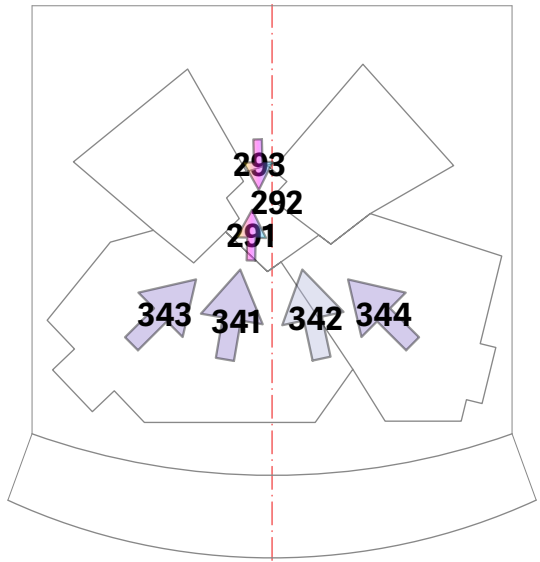

Front Lights Cool

Front Lights Warm

Side Slots

Back Lights

High Ends

Shins

Mids

Heads

CYC+Ground Row

Movers

Living Room+Bedroom

Kitchen+Bathroom

Hole

Fabric+Base

Practicals