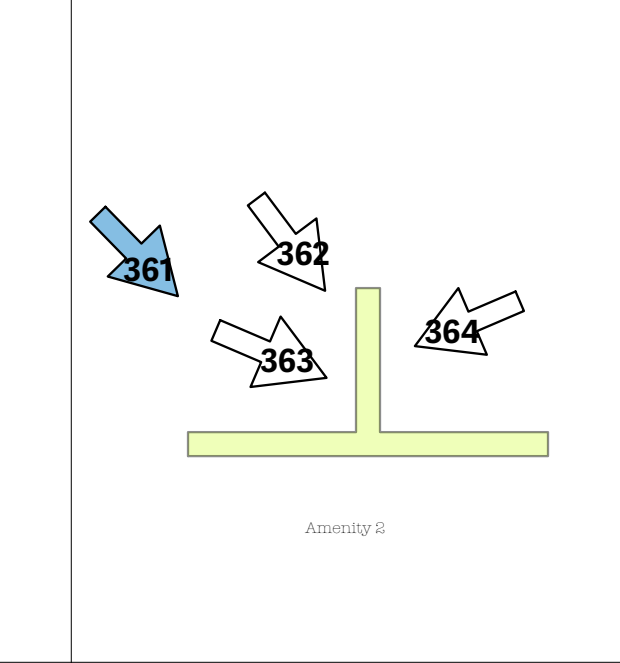

Front Lights Cool

Front Lights Warm

Hide End+Ladder

Back Light

Movers

Shins

Mids

Heads

Truss

Crumble Building & Cafe Building

US Scaffolding

UGC Exterior

UGC Interior

Amenity 1 & Secret Hideout

Amenity 2