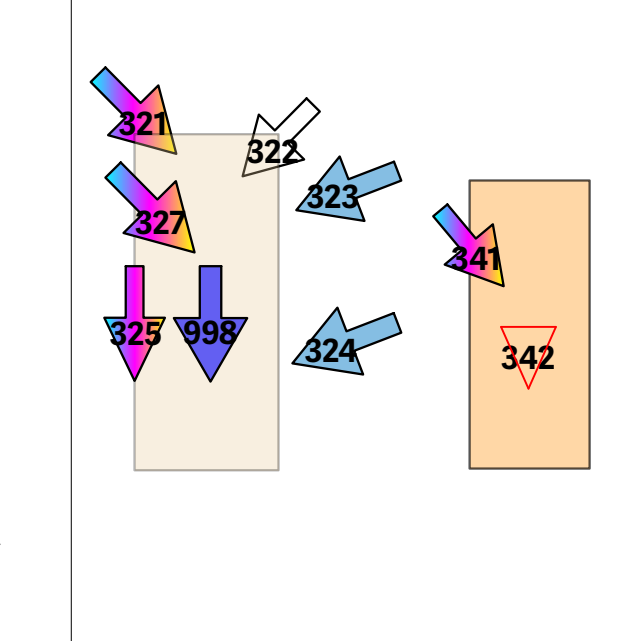

Front Lights Cool

Front Lights Warm

Hide End+Ladder

Back Light

Movers

Shins

Mids

Heads

Truss

Crumble Building & Cafe Building

US Scaffolding

UGC Exterior

UGC Interior

Amenity 1 & Secret Hideout

Amenity 2