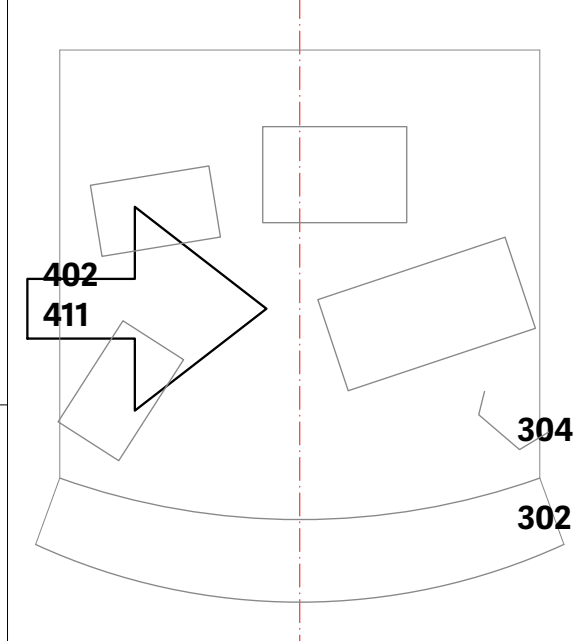

Front Lights Cool

Shins