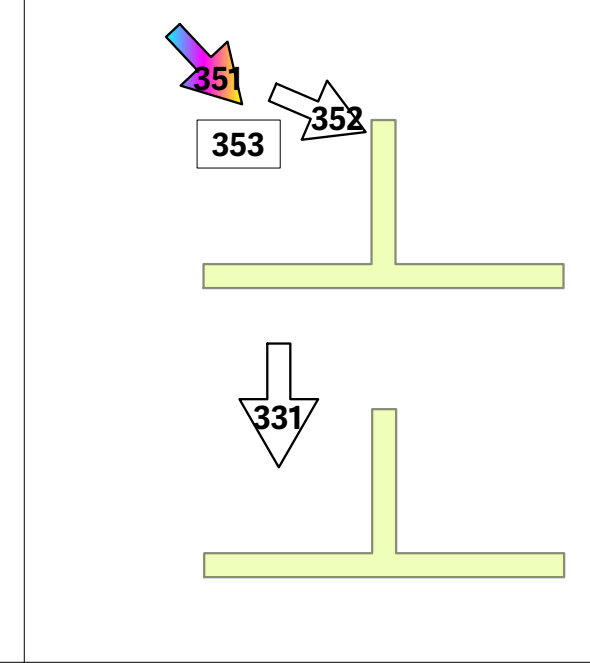

Front Lights Cool

Front Lights Warm

Hide End+Ladder

Back Light

Movers

Shins

Mids

Heads

Truss

Crumble Building & Cafe Building

US Scaffolding

UGC Exterior

UGC Interior

Amenity 1 & Secret Hideout

Amenity 2