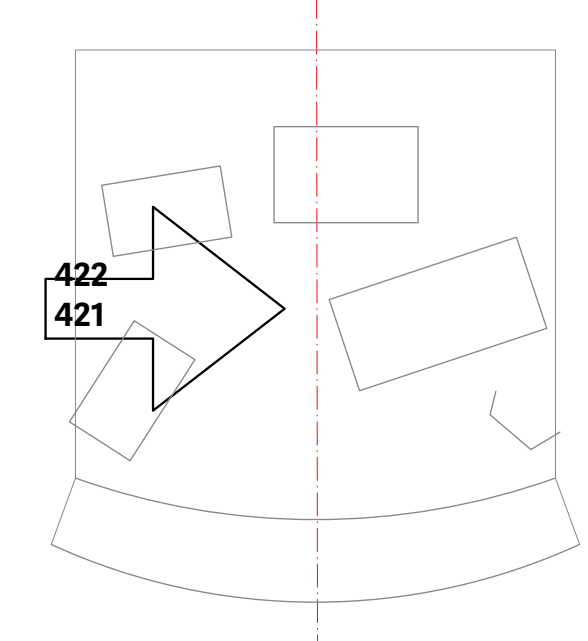

Hide End+Ladder

Heads