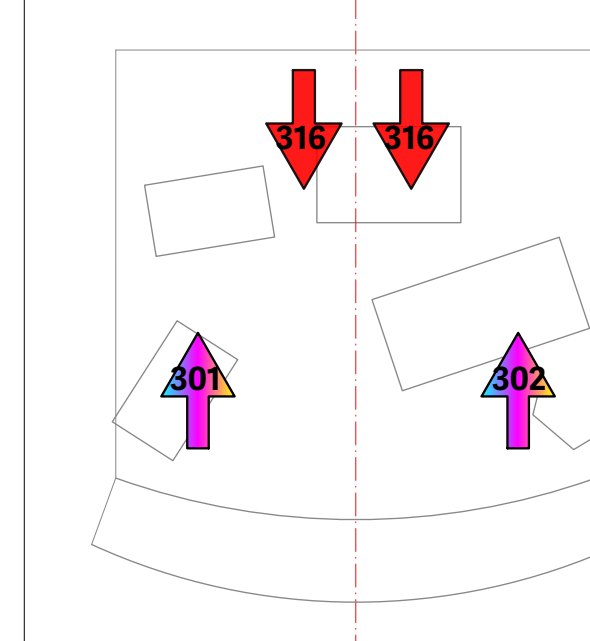

Back Light

Truss