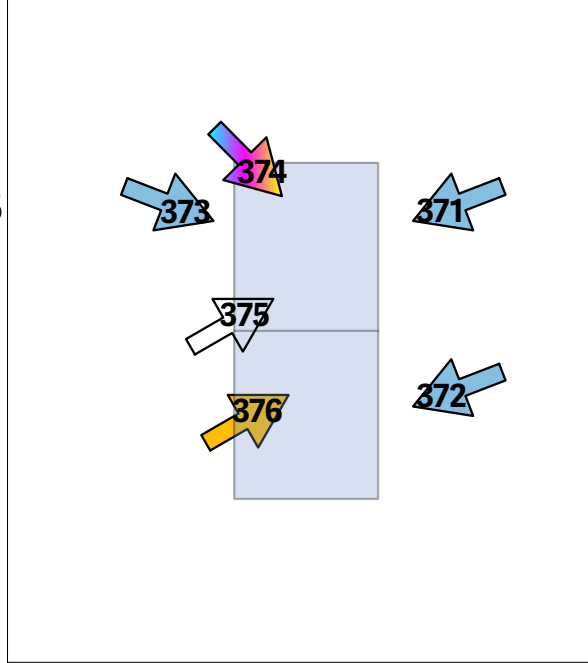

Front Lights Cool

Front Lights Warm

Hide End+Ladder

Back Light

Movers

Shins

Mids

Heads

Truss

Crumble Building & Cafe Building

US Scaffolding

UGC Exterior

UGC Interior

Amenity 1 & Secret Hideout

Amenity 2