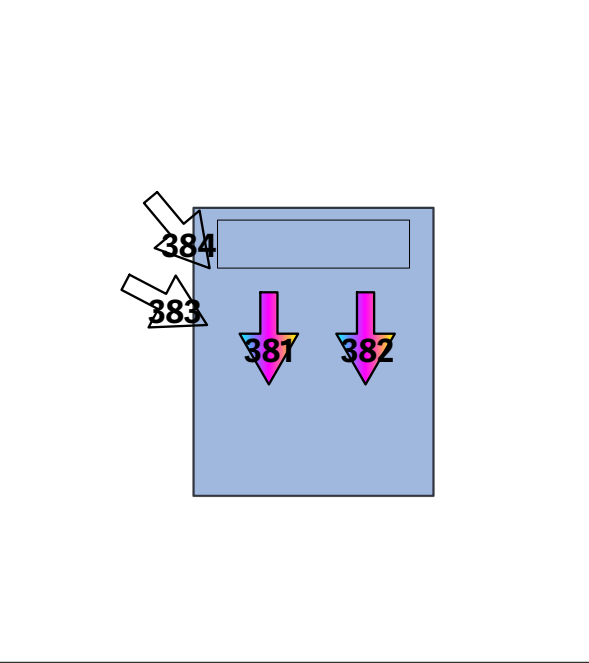

Front Lights Cool

Front Lights Warm

Hide End+Ladder

Back Light

Movers

Shins

Mids

Heads

Truss

Crumble Building & Cafe Building

US Scaffolding

UGC Exterior

UGC Interior

Amenity 1 & Secret Hideout

Amenity 2